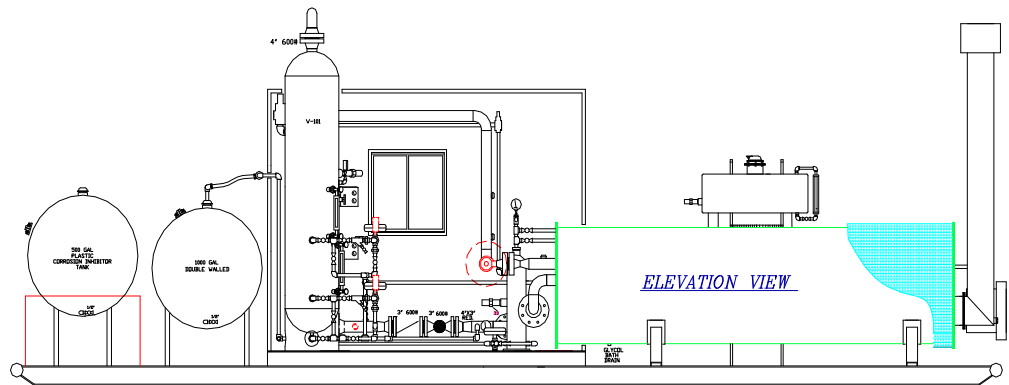

24" SEPARATOR / 1MM BTU LINEHEATER

DESIGN SPECS

Separator

1440 Psig Design Pressure

100 ° F Design Temp

3 Phase Vessel

Standard Service

Lineheater

Gas & liquid rates
available on request

RJV 24" x 8'-0" s/s 600# Ansi 1440 psig design single separator / single metering
2500# x 600# 1.0 MM BTU indirect fired glycol lineheater

Complete Package Includes

- **RJV** 24" x 8'-0" s/s 600# ANSI 1,440 psi 3-phase vertical mistex separator, 100° F design temp, 1/16" corrosion allowance, inlet diverter, float hood baffle, 4" thick, 9# / cu. ft. density, 304 SST mistex mesh pad fabricated all in accordance to ASME codes Sec VIII registered in the provinces of Alberta, Saskatchewan, & British Columbia
- 4" 2500# RTJ inlet and 4" 600# outlet connection points
- **Nuflo** 4" 600# simplex meter run C/w orifice plates
- **COE** 2-pen, 0-1500 psig, 0-150 "WC chart recorder c/w battery operated chart drive
- **COE** pneumatic chemical injection pump c/w 3/8" plunger
- **Norriseal** liquid level controller & liquid level control valve
- **DynaFlo** 2" 2500# control valve, c/w pressure controller
- **Westeel** 1000 gallon steel double walled methanol tank / 500 gallon corrosion tank
- **CCI** 24,000 btu 12 volt DC heater c/w lockable battery cable cabinet
- **RJV** 8" x 32" s/s fuel gas scrubber & stand c/w high liquid level fuel gas shut off valve
- **Wika** liquid filled, dual scale pressure indicators
- **Trend** dual scale temperature indicator
- **RJV** 48" dia x 15' long glycol heater / 16" stack & fire tube / 16" glycol expansion tank
- **RJV** urethane injected panel style building around separator and piping
- **RJV** 8" WF / 6" CH skid / 3/16" checkered plate / 2" spray-on underskid insulation
- Entire area of boiler covered with 1-1/2" fiberglass insulation & 28 gauge metal cladding
- **Scada equipment also available**